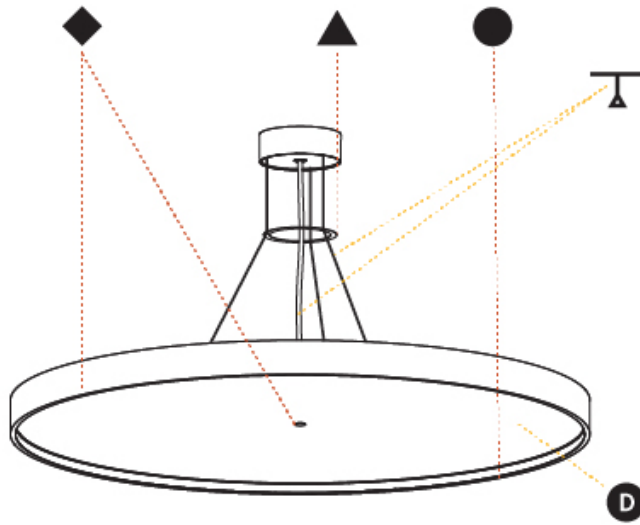

SIGN DIVA KORONA SUSPENSION

A300016-

PROJECT
TYPE
SPECIFIER
QUANTITY
DATE

A