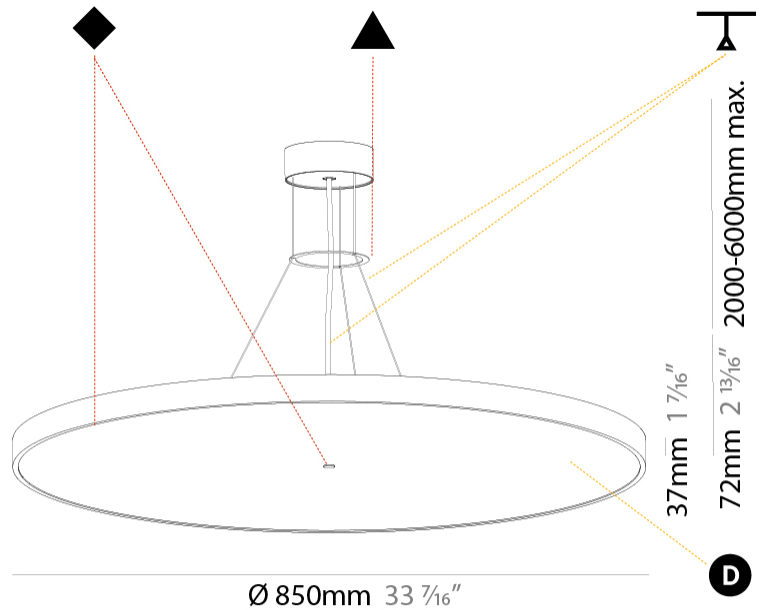

GENERAL

Series: Sign Diva
Subseries: Sign Diva
Brand: Prolicht
Division: Architectural
Mounting Type: Suspension
Mounting Location: Ceiling
Subcategory: Pendant

PHYSICAL

Shape: Round
Diameter (mm): 850
Diameter (in): 33 7/16
Height (mm): 72
Height (in): 2 13/16
Max. Overall Height (mm): 6072
Max. Overall Height (in): 239 1/16
Light Distribution: Direct
Weight (kg): 14.005
Weight (lbs): 30.88

Diffuser: PMMA - Opal / Micro-Prism / Sparkling Secret / Vintage Industrial
Fixture Finish: SSR / BKV / CWI / CRY / HAB / UFT / ITA / RUA / FTG / MYG / LOD / PUS / FRO / FUP / KIA / POP / BLS / SPG / MEY / GOH / GUM / CHC / COM / ABZ / JAG / OBR / MOS / ROR
Fixture Material: Extruded Aluminum / Steel
Cable Details: 2000mm or 6000mm Transparent Cable

ELECTRICAL

Lamp Type: LED (Zhaga Standard)
Input Wattage (W): 96.8
Total Output Wattage (W): 76.8
Dimming: Tri-Mode (Non-Dimming and Phase Dimming (120Vac only) and 0-10V Dimming)
Driver Included: Yes
Driver Location: Integrated
Driver Type: Constant Current - Universal
Driver Class: Class 2
Input Voltage (V): 120 - 277
Constant Current (MA): 600

LED

Color Temperature (°K): 2700 / 3000 / 3500 / 4000
Max. Delivered Lumen (lm): 7960 / 9950 / 10153 / 10360
CRI: >90 CRI
Lamp Life (hrs): 50000

OPTICAL

RATINGS AND CERTIFICATIONS

Certified By: Certified for North American Standards
IP rating: IP20