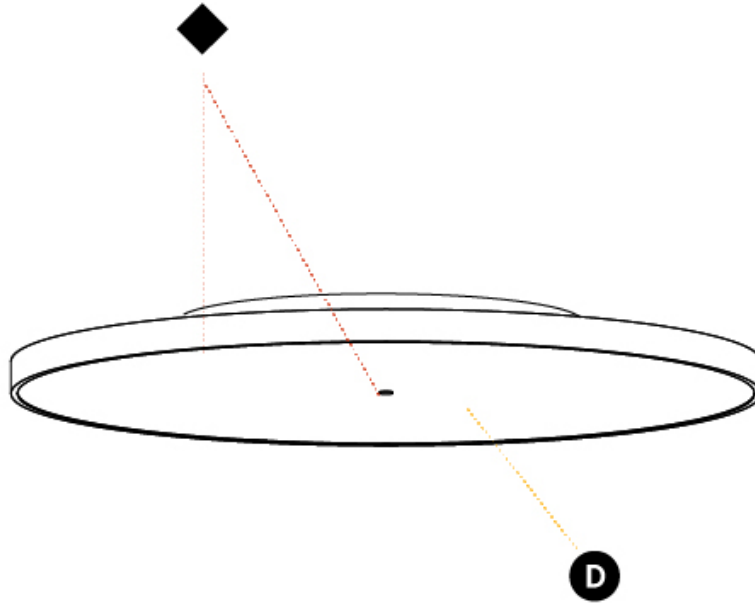

A3D093-

PROJECT	_____
TYPE	_____
SPECIFIER	_____
QUANTITY	_____
DATE	_____